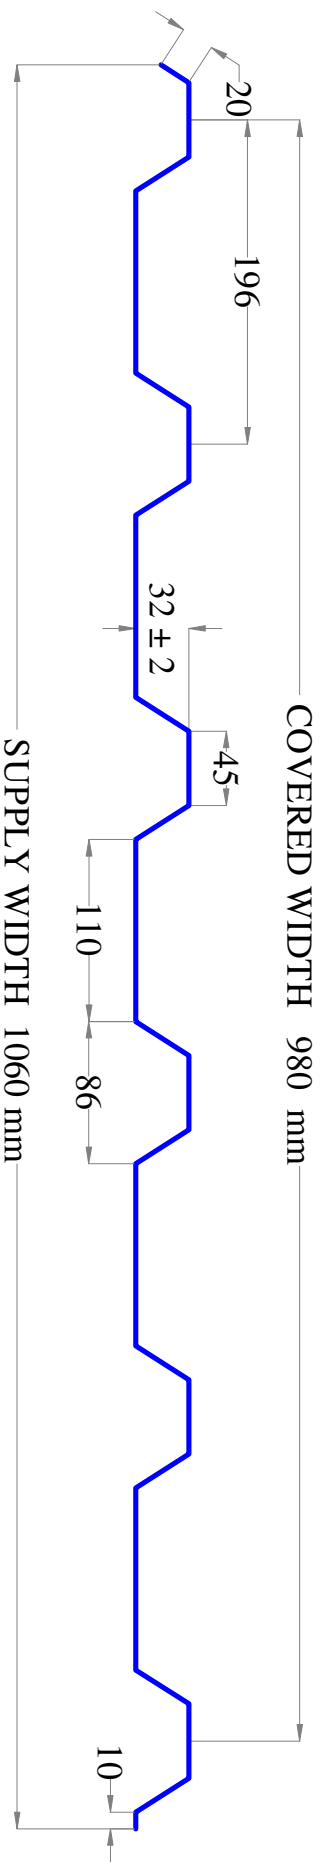

MP-980 Profile

Technical Specification

Covered Width	980 mm
Supply Width	1060 mm
Pitch	196 mm
Crest Height	32 ± 2 mm
Crest Width	45 mm
Lip	10 mm